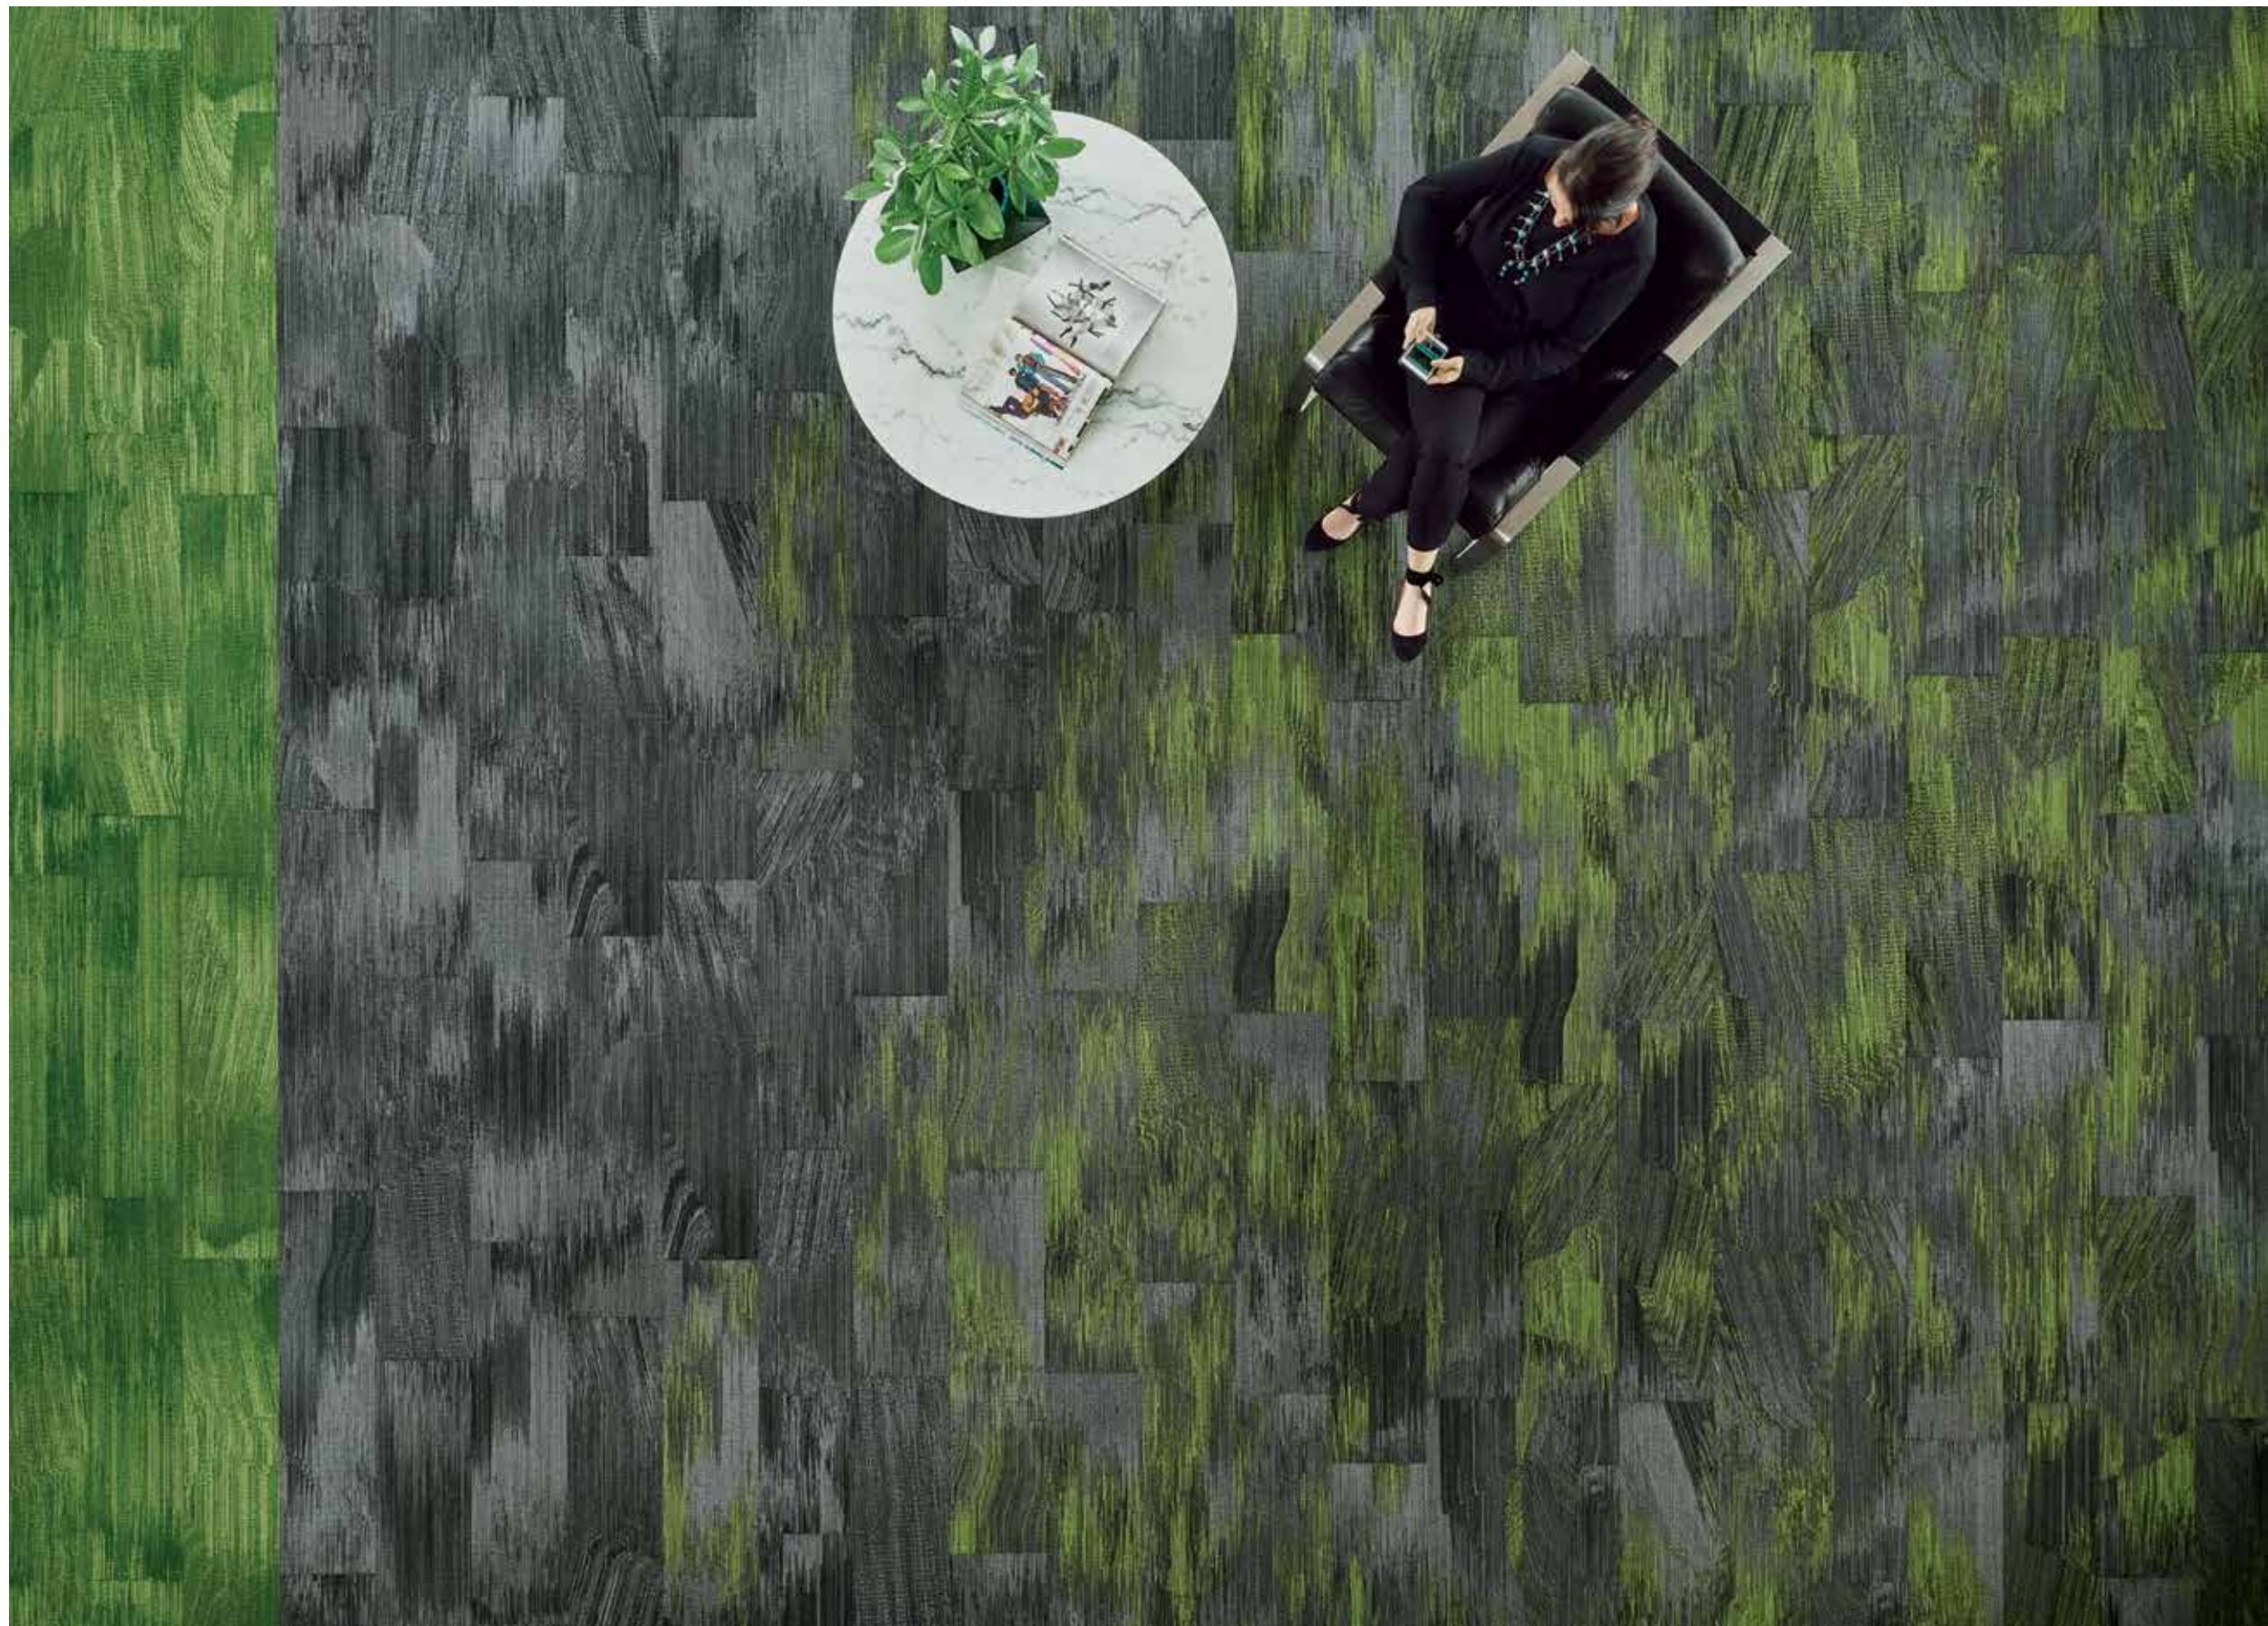

SPARK. FLOW. SHIFT.

The fusing of an atom. The bright strike of lightning.

The static shock in our fingertips. Earth's energy can be felt all around us, flowing through natural forces and circulated to us in abundance. Boldly charged with power, this is Live Circuit.

With two divergent patterns available in 18 hue selections ranging from subtle neutrals to vivid colors, Live Circuit embodies the uniquely electric charge of our world. And, to generate even more power, select one of six color jolts to infuse your floorscape into a pivotal force.