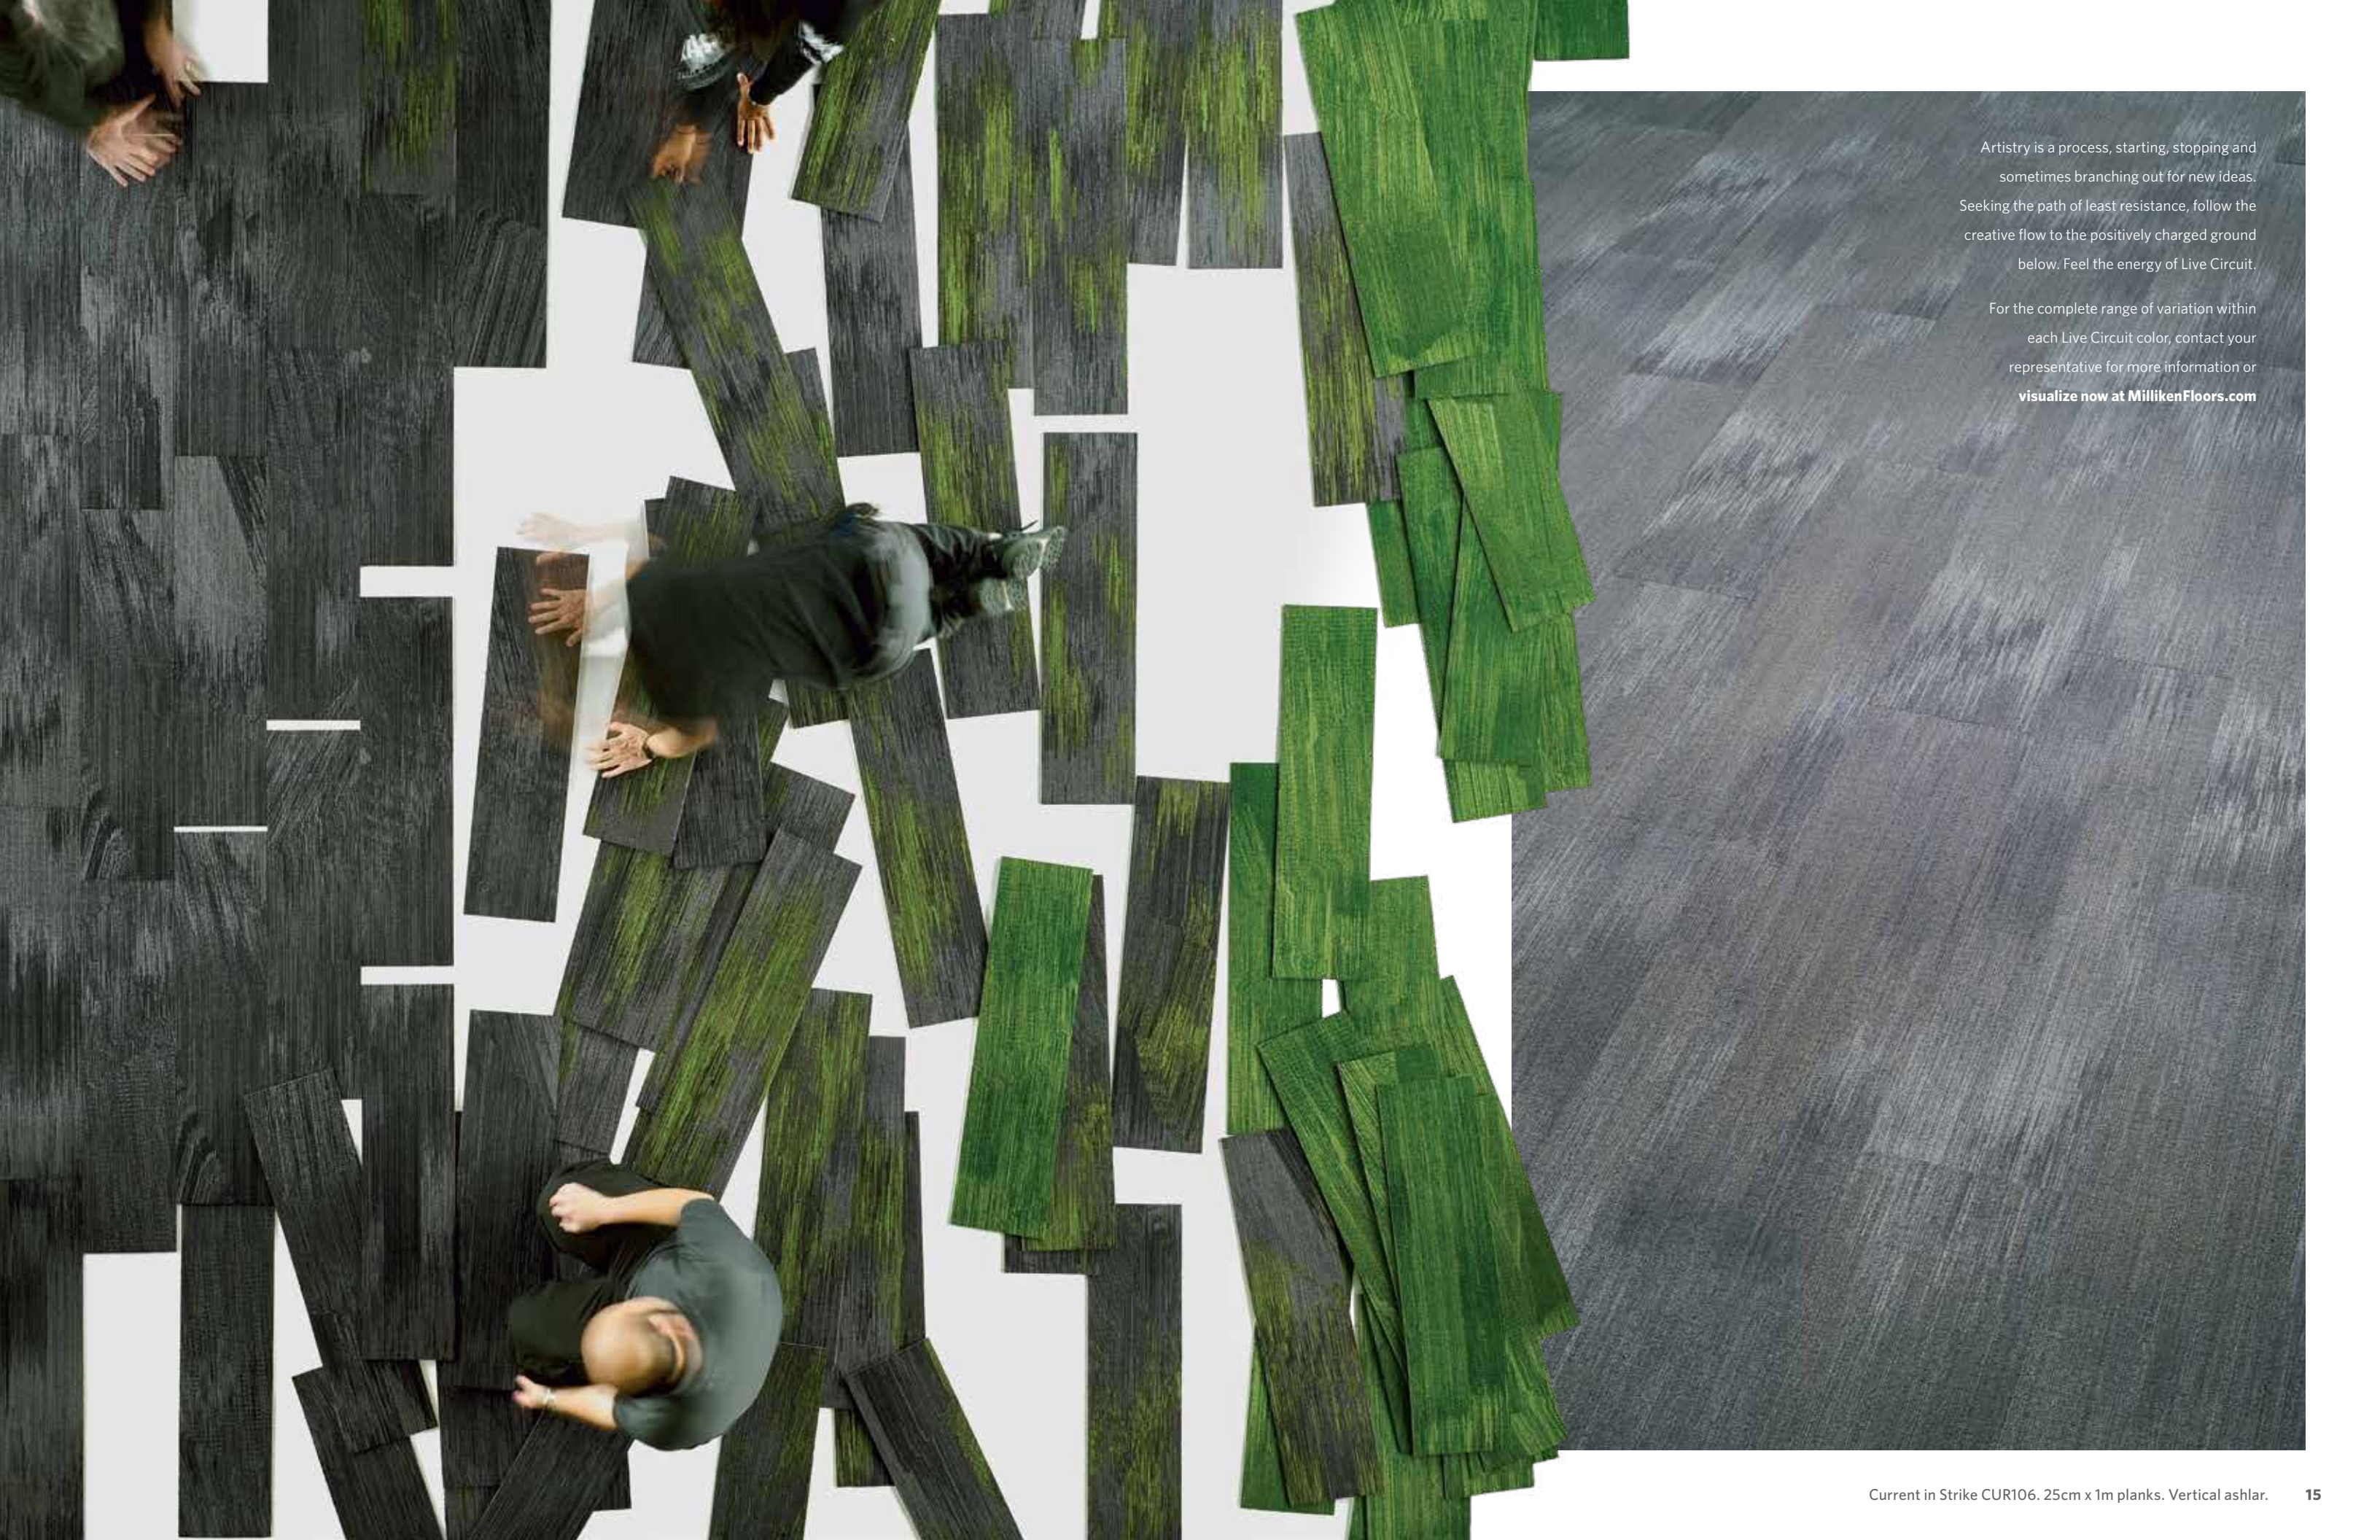

Tiles that spark your creativity. Coordinate between patterns and colors to generate your own unique charge.

12 Surge in Strike SUR106. 25cm x 1m planks. Vertical ashlar.

Current in Charge CUR138. Current in Charge with a jolt of Bolt CUR134-138. 25cm x 1m planks. Vertical ashlar. 13