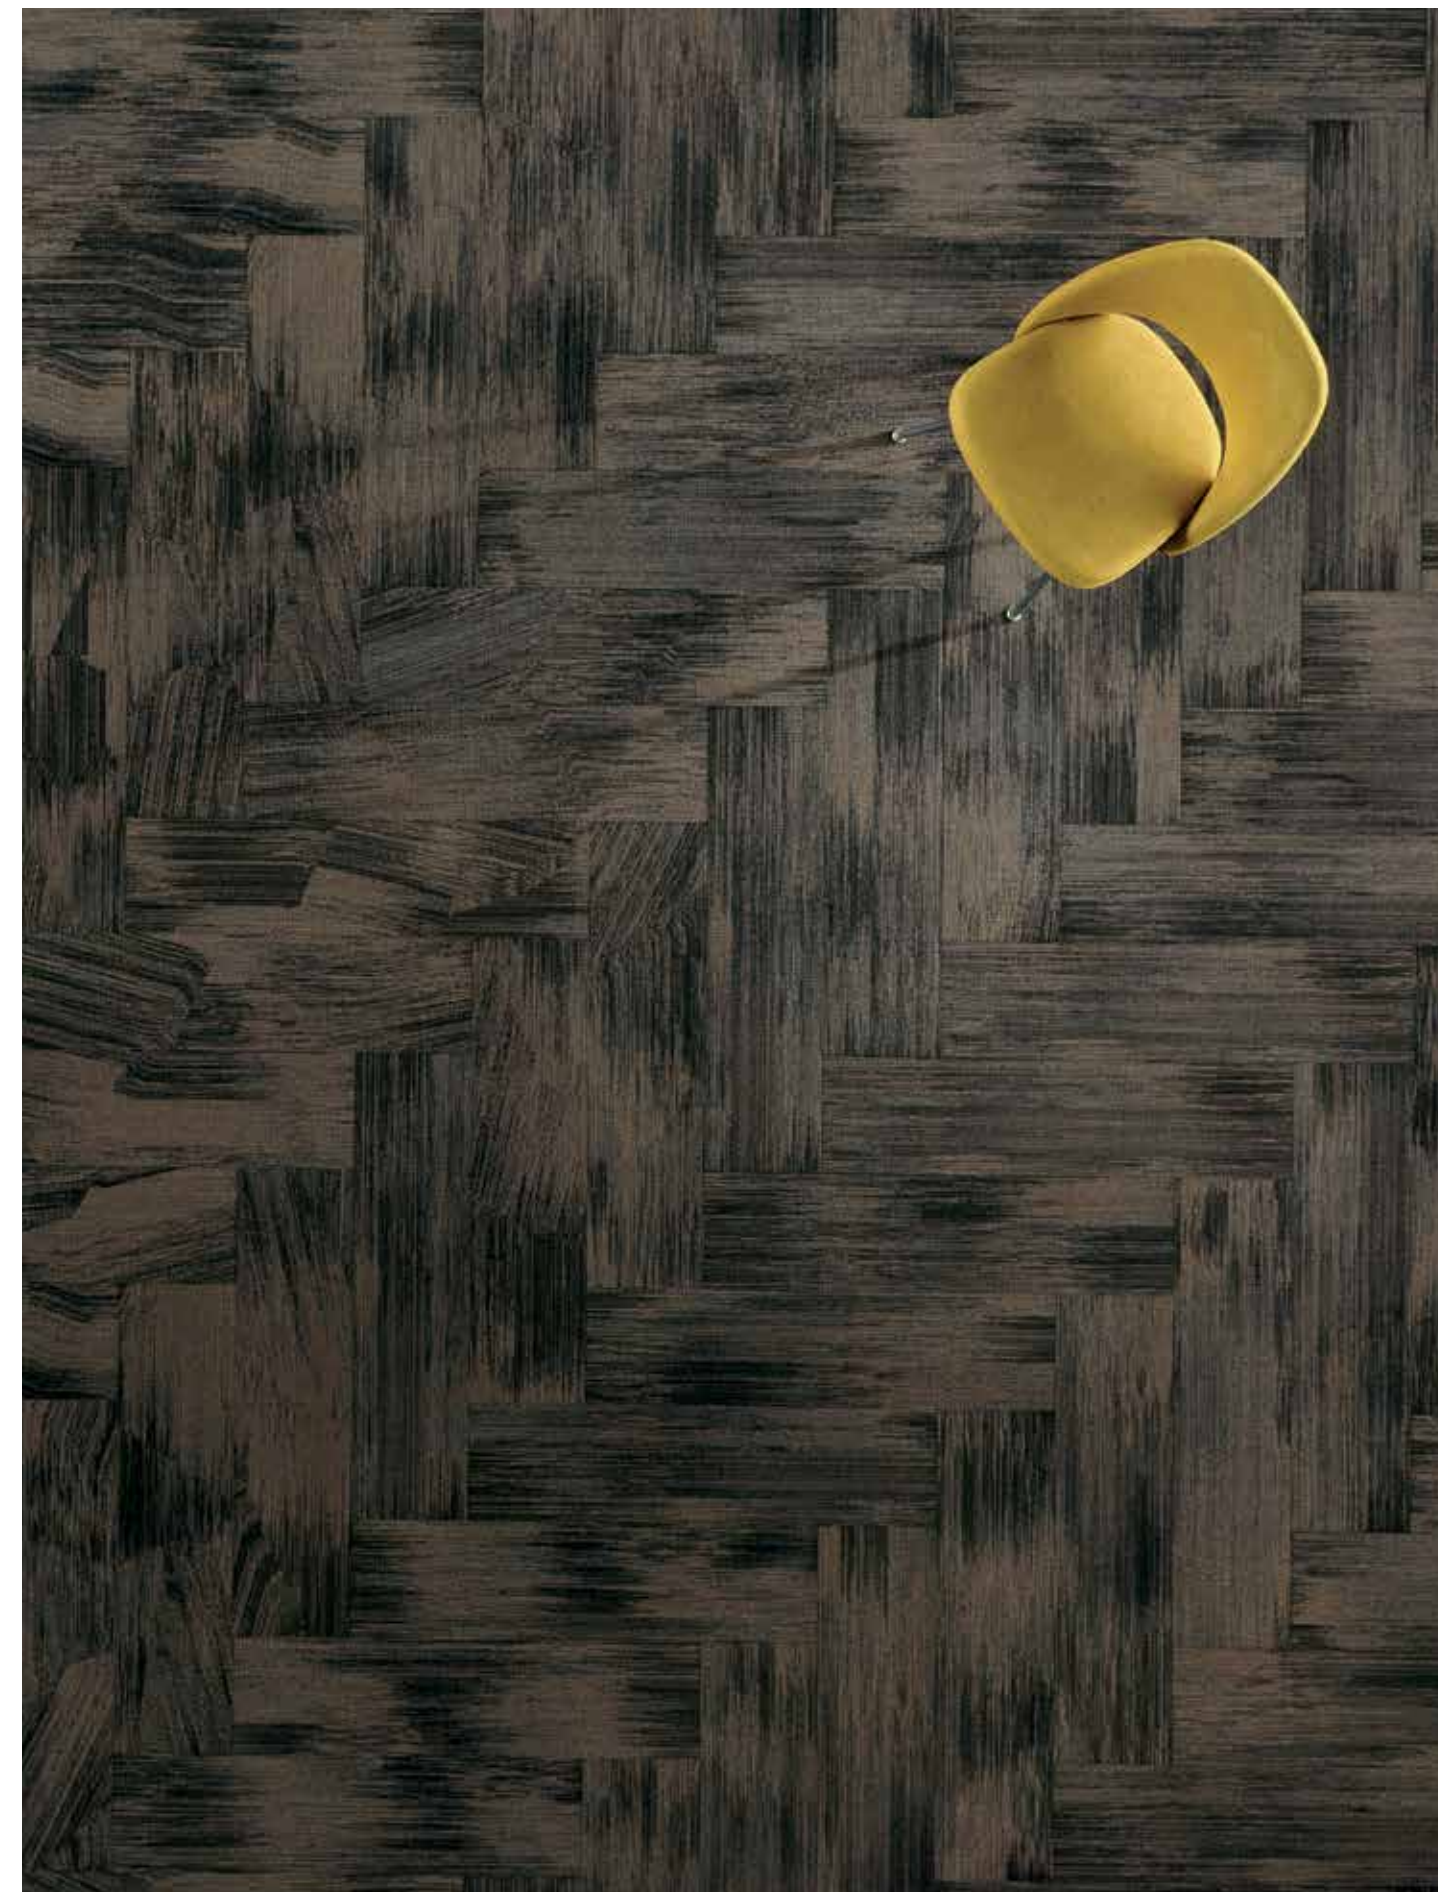

Tiles that spark your creativity. Coordinate between patterns and colors to generate your own unique charge.