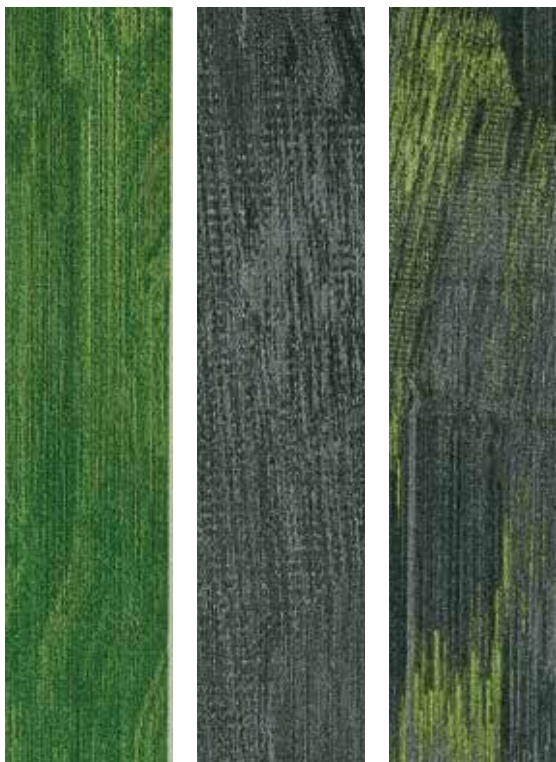

SPARK. FLOW. SHIFT.

The fusing of an atom. The bright strike of lightning.

The static shock in our fingertips. Earth's energy can be felt all around us, flowing through natural forces and circulated to us in abundance. Boldly charged with power, this is Live Circuit.

With two divergent patterns available in 18 hue selections ranging from subtle neutrals to vivid colors, Live Circuit embodies the uniquely electric charge of our world. And, to generate even more power, select one of six color jolts to infuse your floorscape into a pivotal force.